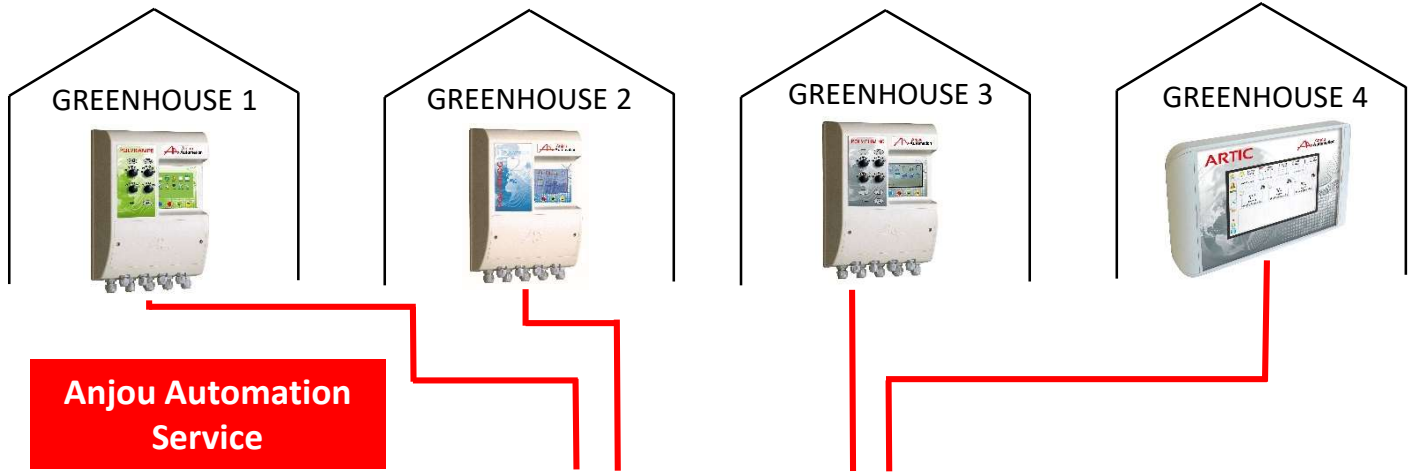

REMOTE VIEWING USING A WEB BOX

880 rue Léo Baekeland
85290 Mortagne sur Sèvre- France
+33 (0)2 02 51 63 02
contact@anjouautomation.fr

Anjou Automation
L'innovation est notre culture