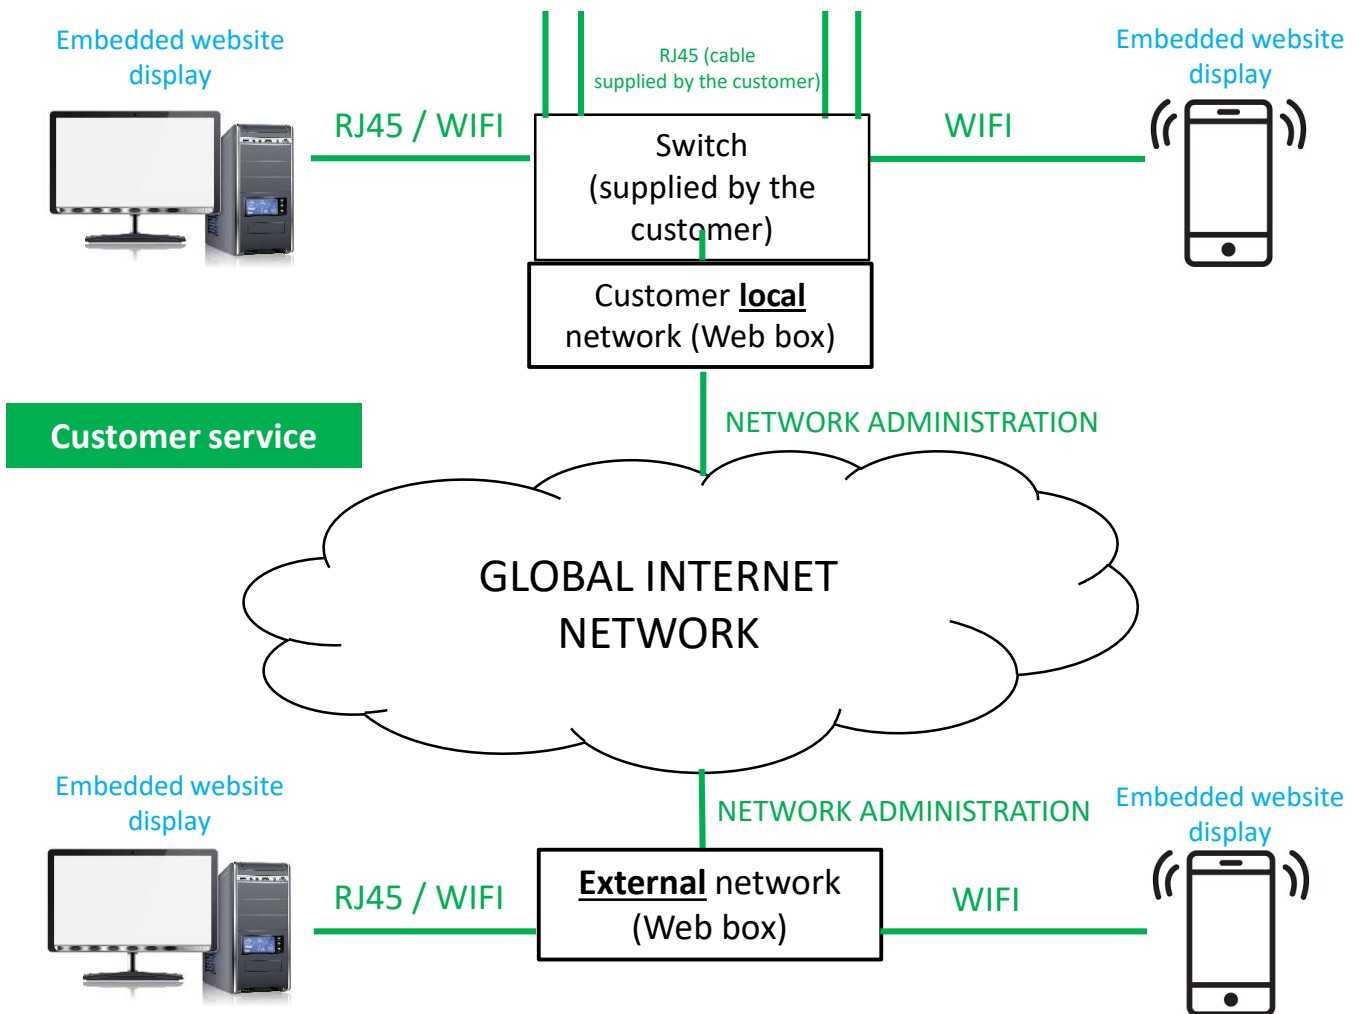

REMOTE VIEWING USING A WEB BOX

880 rue Léo Baekeland
85290 Mortagne sur Sèvre- France
+33 (0)2 02 51 63 02
contact@anjouautomation.fr

Anjou Automation
L'innovation est notre culture