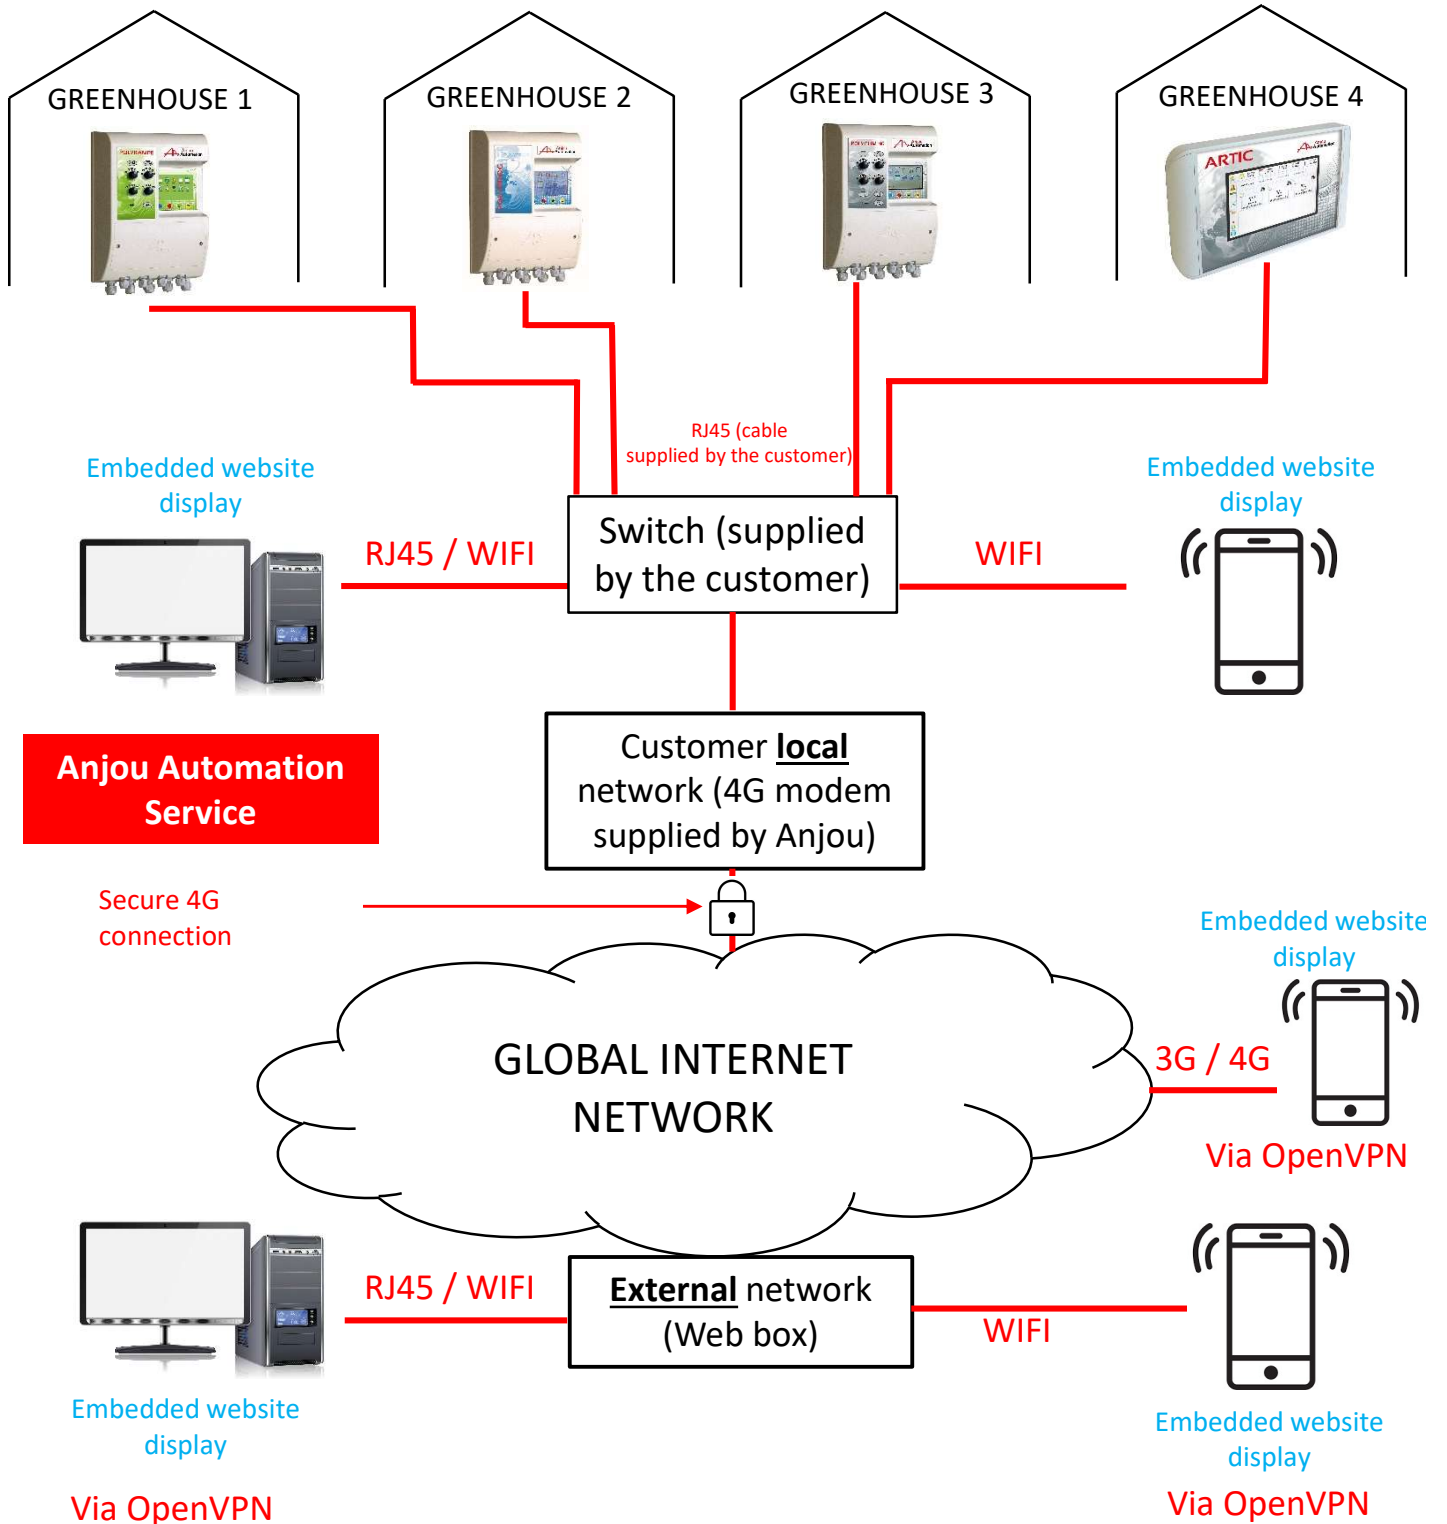

REMOTE VIEWING USING ANJOU 4G MODEM

880 rue Léo Baekeland
85290 Mortagne sur Sèvre- France
+33 (0)2 02 51 63 02
contact@anjouautomation.fr

**Anjou
Automation**
L'innovation est notre culture