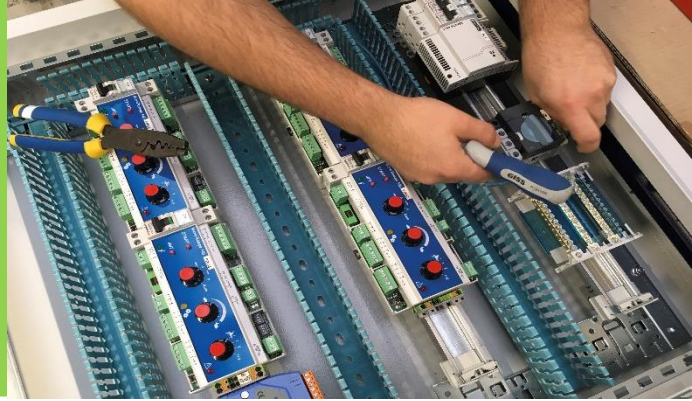

V3V + PUMP

Description

- Power interface control box for a circulation pump and a 3-way valve
- Pump controlled by circuit-breaker + contact, 3-way valve output either 24VAC or 230VAC
- 2 selectors for manual / automatic control
- 24VAC, 24VDC or dry contact automatic control input