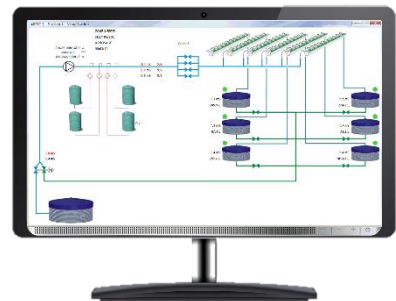

MICRO RAMPE NG

Compatible with
existing Supervision

Description

- 4 bar movement speeds available
- Control of 2 Irrigation solenoids
- Automatic mode configuration using a built-in screen/keyboard console
- Built-in manual mode
- Plot or encoder sector management
- Tablet mode management