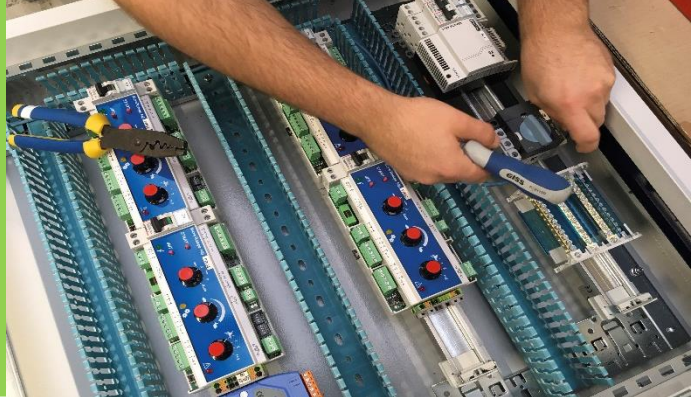

C1MG

Description

- Power interface control box for inflation fan control
- Box containing a circuit breaker + contact
- 400V box power supply
- 24V control
- Available with several circuit breaker sizes:
 - 0.25/0.4A
 - 0.4/0.63A
 - 0.63/1A
 - 1/1.6A
 - 1.6/2.5A