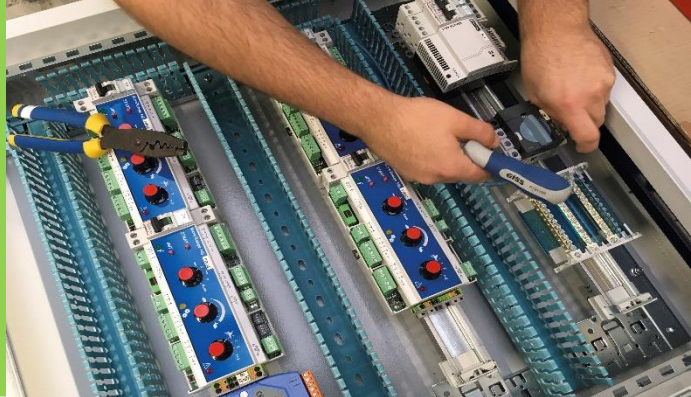

## Description

- Box providing the interface between the control and a hot air generator
- Connected instead of the control thermostat
- 24VAC control only - Dry contact output
- BUS mode connection
- Possibility of putting several C1MC units in series