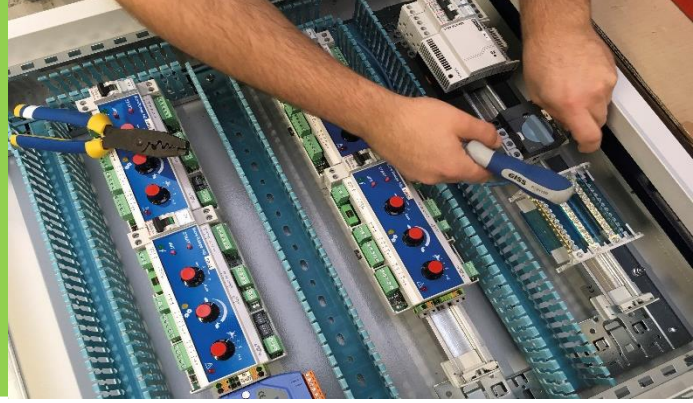

## Description

- Inverter box
- Box containing a circuit breaker + inverter contact
- 380V box power supply
- Open / Stop / Auto / Stop / Close switch
- Possibility of a 220V power supply
- BUS mode connection
- Possibility of serially connecting several C1MA boxes
- Available with several circuit breaker sizes:
  - 0.25/0.4A
  - 0.4/0.63A
  - 0.63/1A
  - 1/1.6A
  - 1.6/2.5A
  - 2.5/4A
  - 4/6.3A