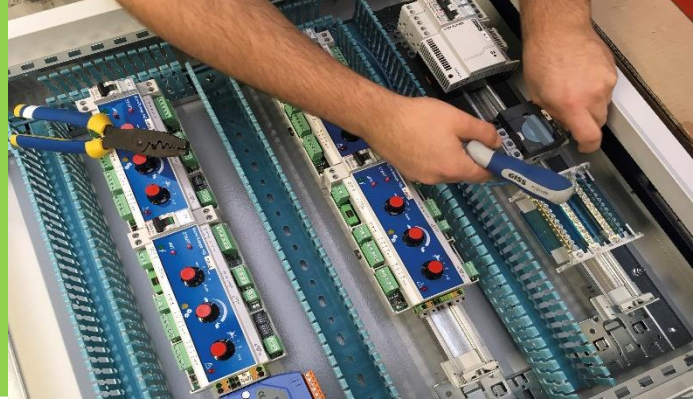

## Description

- Box providing the simplified management of inflation for a single phased or three phased fan
- Box containing a circuit breaker + contact
- Adjustable Cue and Difference management
- Built-in manual operation
- Available in several configurations:
  - 220V SINGLE PHASED
  - 220V THREE-PHASED
  - 380V THREE-PHASED