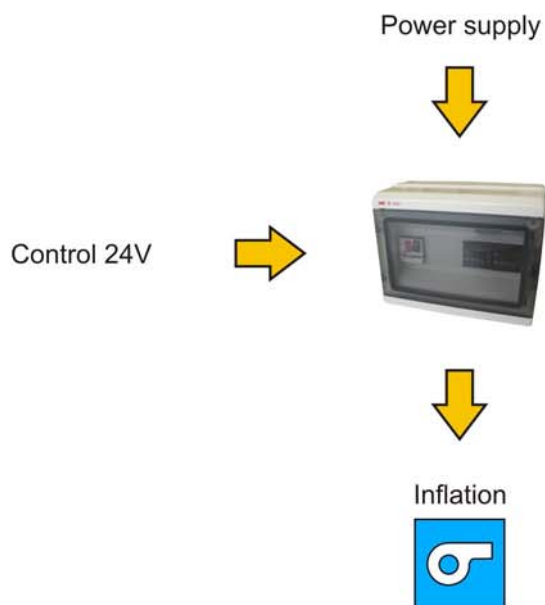

C1MG

Unit providing power interface for control of inflation turbine.

Inversor contactor + circuit breaker.

24Vac control unit.

Power 400V 3-phase (others on request).

ANJOU AUTOMATION
518 rue Léo Baekeland - BP.57
85290 Mortagne-sur-Sèvre - France
Tel: 02 51 63 02 82 - Fax: 02 51 63 02 83
www.anjouautomation.fr
email: contact@anjouautomation.fr